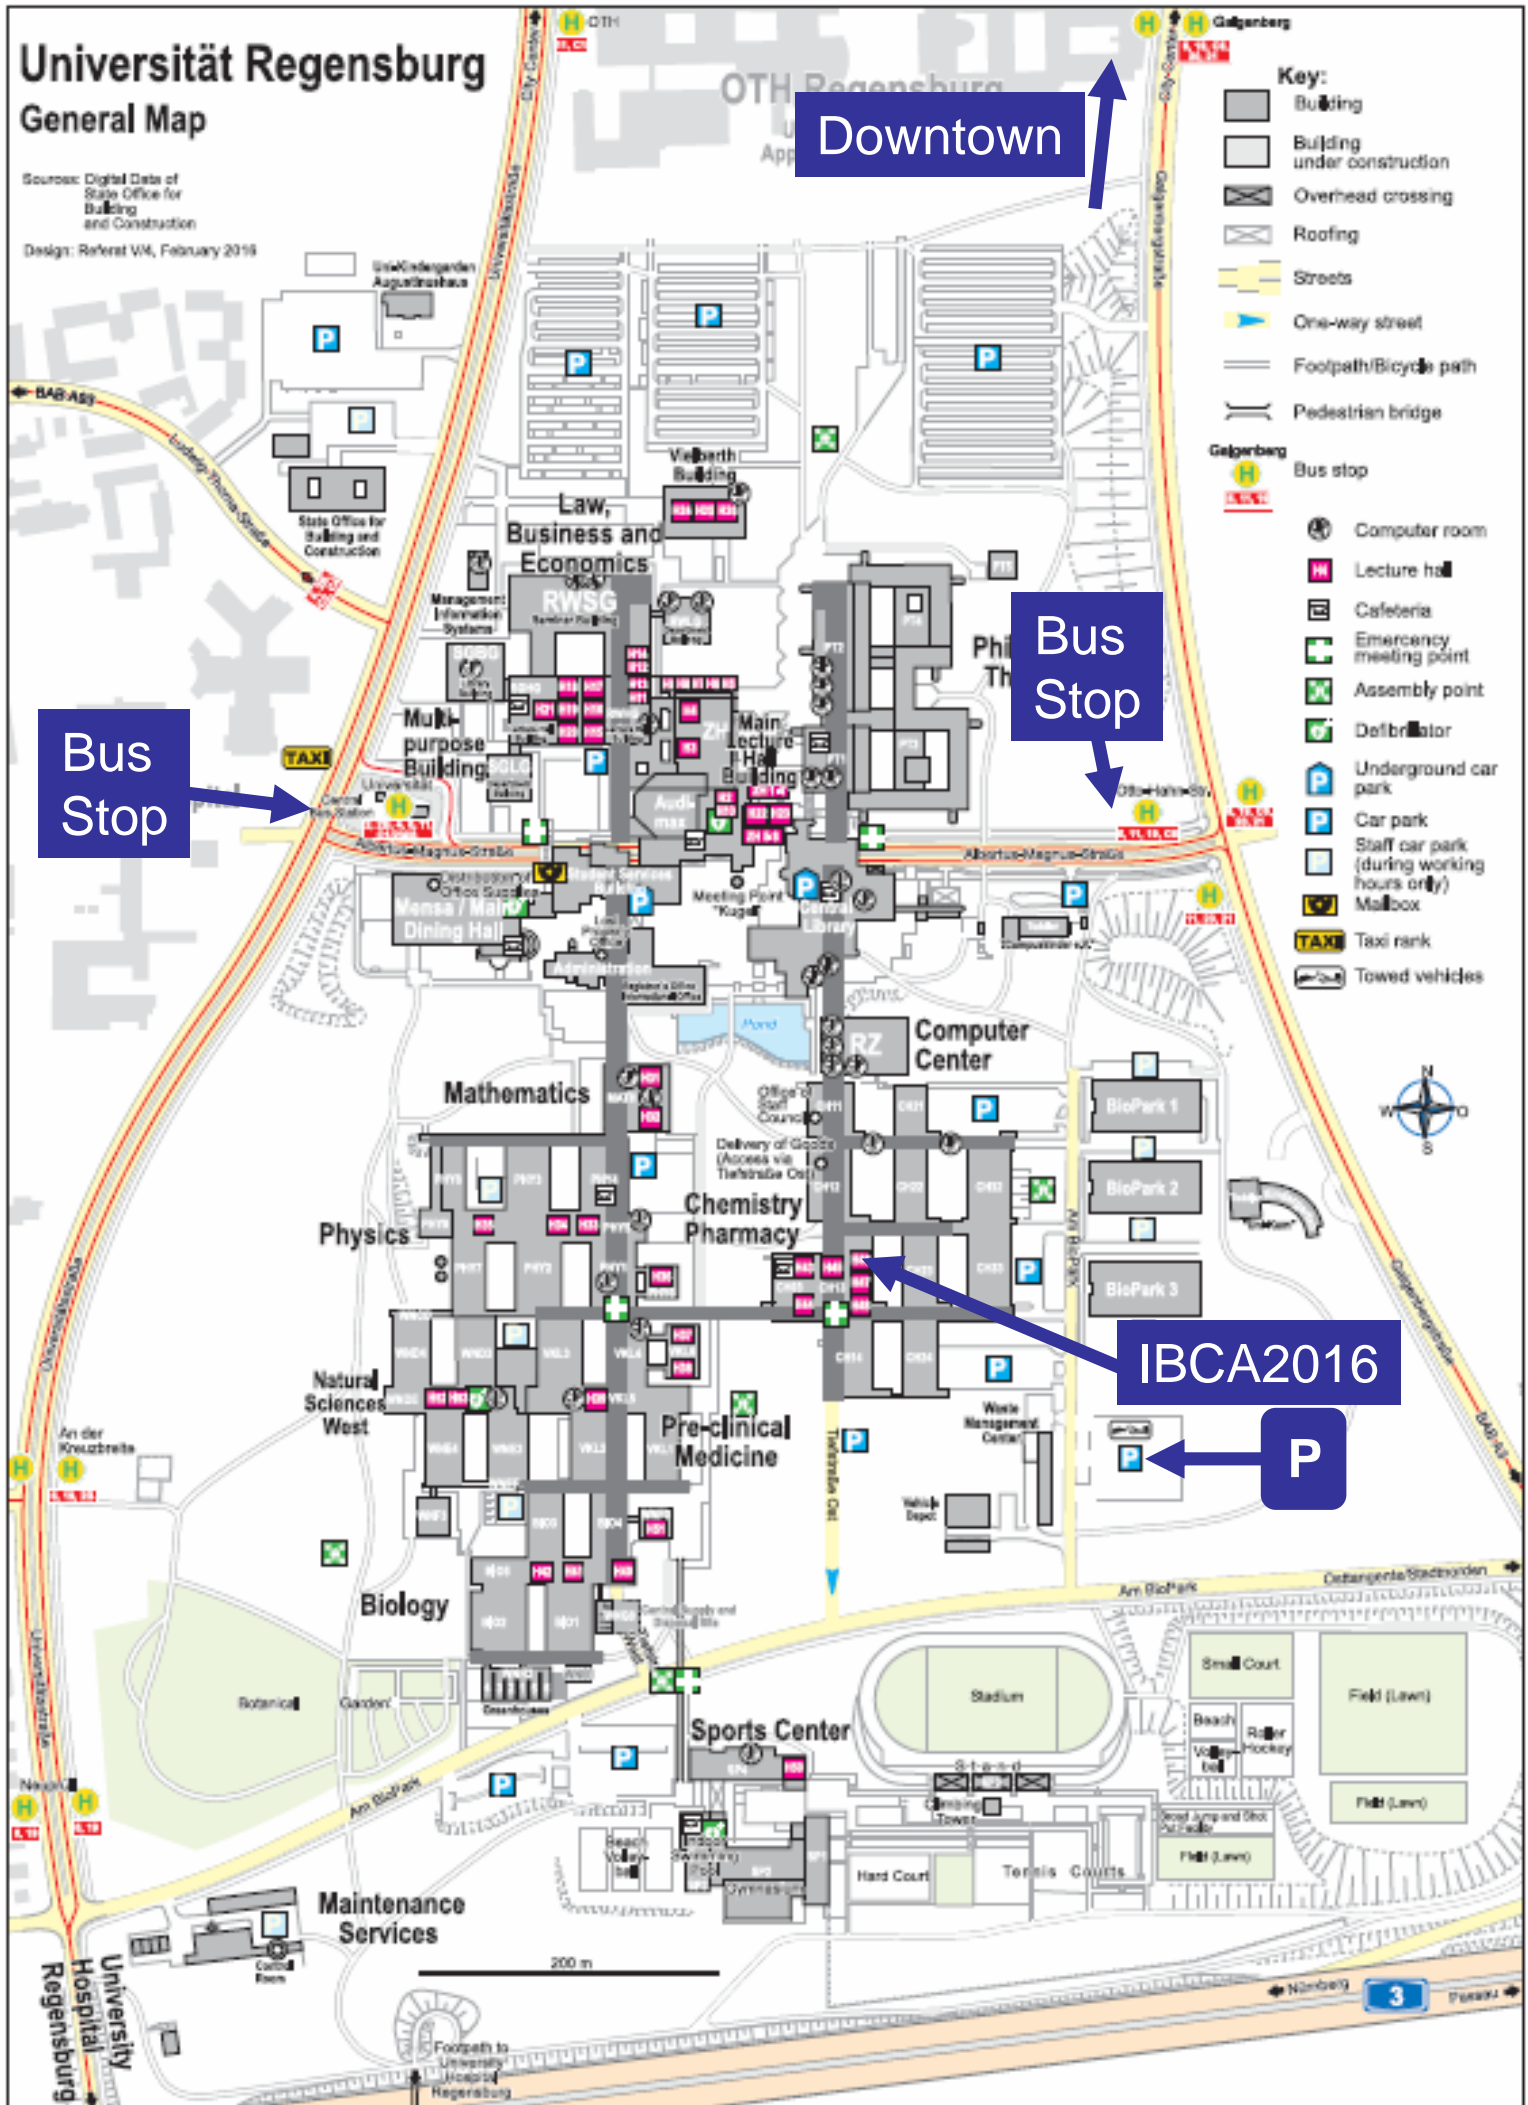

Universität Regensburg General Map

Source: Digital Data of
State Office for
Building and Construction
Design: Refest WM, February 2019

Downtown

Bus Stop

Bus Stop

IBCA2016

P